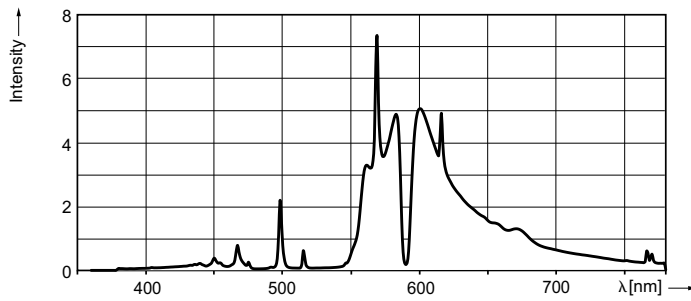

HORTI

MASTER GreenPower Plus 1000W EL UNP/60

High Pressure Sodium lamp with clear outer bulb, optimized growthlight output and maintenance

Product data

General Information		Ignition Time (Max)	
Cap-Base	K12X30S [K12x30s]		300 s
Operating Position	P [Parallel or Horizontal(HOR)]	Voltage (Max)	270 V
Life to 10% Failures (Nom)	10000 h	Voltage (Min)	230 V
System Description	Electronic	Voltage (Nom)	250 V
Light Technical		Controls and Dimming	
Color Code	220 [CCT of 2000K]	Dimmable	Yes
Luminous Flux (Rated) (Nom)	143000 lm	Run-Up Time 90% (Max)	10 min
Photosynthetic Photon Flux (PPF)	2100 μmol/s	Mechanical and Housing	
PPF Maintenance 4000 h	98 %	Bulb Finish	Clear
PPF Maintenance 8000 h	96 %	Cap-Base Information	-
PPF Maintenance 10000 h	95 %	Approval and Application	
Chromaticity Coordinate X (Nom)	529	Energy Efficiency Label (EEL)	A++
Chromaticity Coordinate Y (Nom)	416	Mercury (Hg) Content (Nom)	42.0 mg
Correlated Color Temperature (Nom)	2000 K	Energy Consumption kWh/1000 h	1116 kWh
Luminous Efficacy (rated) (Nom)	141 lm/W	Luminaire Design Requirements	
Color Rendering Index (Nom)	38	Bulb Temperature (Max)	700 °C
Operating and Electrical		Product Data	
Lamp supply voltage	400 V [400]	Full product code	872790093304800
Power (Rated) (Min)	1015.0 W	Order product name	MASTER GreenPower Plus 1000W EL UNP/60
Power (Rated) (Nom)	1000 W	EAN/UPC - Product	8718291548447
Ignition Supply Voltage (Nom)	398 V		
Re-Ignition Time (Min) (Max)	5 min		

Dimensional drawing

SON GreenPower Plus 1000W

Product	D (max)	O	C (max)	A
MASTER GreenPower Plus 1000W EL UNP/60	33.5 mm	147 mm	394 mm	325 mm

Photometric data

Lifetime

GreenPower Plus 1000 W Life Expectancy