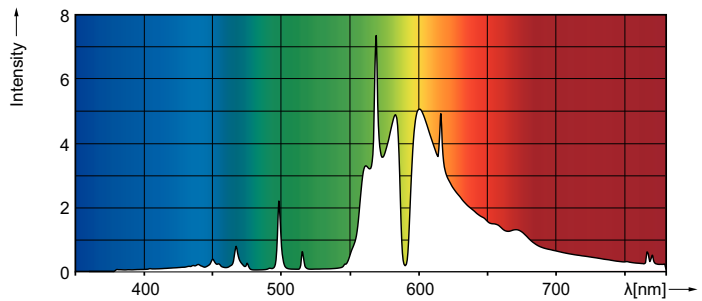

HORTI

MASTER GreenPower Plus 1000W EL UNP/60

High Pressure Sodium lamp with clear outer bulb, optimized growthlight output and maintenance

Product data

General Information		Ignition Time (Max)	
Cap-Base	K12X30S [K12x30s]		300 s
Operating Position	P [Parallel or Horizontal(HOR)]	Voltage (Max)	270 V
Life to 10% Failures (Nom)	10000 h	Voltage (Min)	230 V
System Description	Electronic	Voltage (Nom)	250 V
Light Technical		Controls and Dimming	
Color Code	220 [CCT of 2000K]	Dimmable	Yes
Luminous Flux (Rated) (Nom)	143000 lm	Run-Up Time 90% (Max)	10 min
Photosynthetic Photon Flux (PPF)	2100 μmol/s	Mechanical and Housing	
PPF Maintenance 4000 h	98 %	Bulb Finish	Clear
PPF Maintenance 8000 h	96 %	Cap-Base Information	-
PPF Maintenance 10000 h	95 %	Approval and Application	
Chromaticity Coordinate X (Nom)	529	Energy Efficiency Label (EEL)	A++
Chromaticity Coordinate Y (Nom)	416	Mercury (Hg) Content (Nom)	42.0 mg
Correlated Color Temperature (Nom)	2000 K	Energy Consumption kWh/1000 h	1116 kWh
Luminous Efficacy (rated) (Nom)	141 lm/W	Luminaire Design Requirements	
Color Rendering Index (Nom)	38	Bulb Temperature (Max)	700 °C
Operating and Electrical		Product Data	
Lamp supply voltage	400 V [400]	Full product code	872790093304800
Power (Rated) (Min)	1015.0 W	Order product name	MASTER GreenPower Plus 1000W EL UNP/60
Power (Rated) (Nom)	1000 W	EAN/UPC - Product	8718291548447
Ignition Supply Voltage (Nom)	398 V		
Re-Ignition Time (Min) (Max)	5 min		

Dimensional drawing

SON GreenPower Plus 1000W

Product	D (max)	O	C (max)	A
MASTER GreenPower Plus 1000W EL UNP/60	33.5 mm	147 mm	394 mm	325 mm

Photometric data

Lifetime

GreenPower Plus 1000 W Life Expectancy