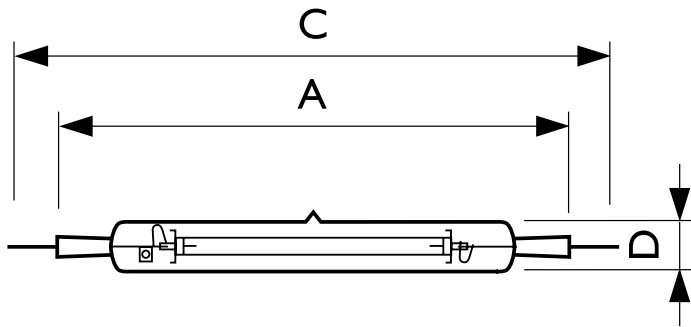

HORTI

MASTER GreenPower Plus 1000W EL UNP/60

High Pressure Sodium lamp with clear outer bulb, optimized growthlight output and maintenance

Product data

General Information		Ignition Time (Max)	
Cap-Base	K12X30S [K12x30s]		300 s
Operating Position	P [Parallel or Horizontal(HOR)]	Voltage (Max)	270 V
Life to 10% Failures (Nom)	10000 h	Voltage (Min)	230 V
System Description	Electronic	Voltage (Nom)	250 V
Light Technical		Controls and Dimming	
Color Code	220 [CCT of 2000K]	Dimmable	Yes
Luminous Flux (Rated) (Nom)	143000 lm	Run-Up Time 90% (Max)	10 min
Photosynthetic Photon Flux (PPF)	2100 μmol/s	Mechanical and Housing	
PPF Maintenance 4000 h	98 %	Bulb Finish	Clear
PPF Maintenance 8000 h	96 %	Cap-Base Information	-
PPF Maintenance 10000 h	95 %	Approval and Application	
Chromaticity Coordinate X (Nom)	529	Energy Efficiency Label (EEL)	A++
Chromaticity Coordinate Y (Nom)	416	Mercury (Hg) Content (Nom)	42.0 mg
Correlated Color Temperature (Nom)	2000 K	Energy Consumption kWh/1000 h	1116 kWh
Luminous Efficacy (rated) (Nom)	141 lm/W	Luminaire Design Requirements	
Color Rendering Index (Nom)	38	Bulb Temperature (Max)	700 °C
Operating and Electrical		Product Data	
Lamp supply voltage	400 V [400]	Full product code	872790093304800
Power (Rated) (Min)	1015.0 W	Order product name	MASTER GreenPower Plus 1000W EL UNP/60
Power (Rated) (Nom)	1000 W	EAN/UPC - Product	8718291548447
Ignition Supply Voltage (Nom)	398 V		
Re-Ignition Time (Min) (Max)	5 min		

Order code	928196305115
Numerator - Quantity Per Pack	1
Numerator - Packs per outer box	60
Material Nr. (12NC)	928196305115

Net Weight (Piece)	0.111 kg
--------------------	----------

Warnings and Safety

Dimensional drawing

SON GreenPower Plus 1000W

Product	D (max)	O	C (max)	A
MASTER GreenPower Plus 1000W EL UNP/60	33.5 mm	147 mm	394 mm	325 mm

Photometric data

Lifetime

GreenPower Plus 1000 W Life Expectancy