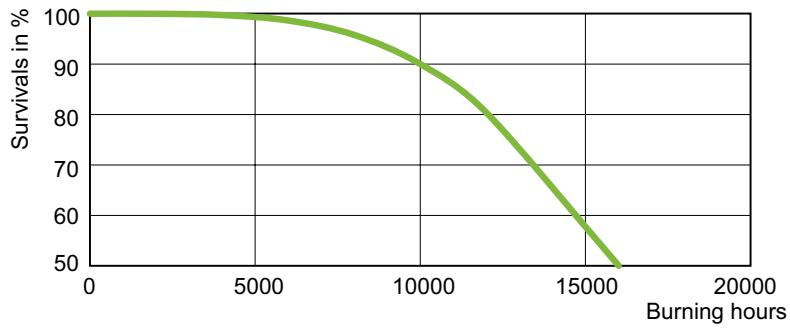

HORTI

MASTER GreenPower Plus 1000W EL UNP/60

High Pressure Sodium lamp with clear outer bulb, optimized growthlight output and maintenance

Product data

General Information		Ignition Time (Max)	
Cap-Base	K12X30S [K12x30s]		300 s
Operating Position	P [Parallel or Horizontal(HOR)]	Voltage (Max)	270 V
Life to 10% Failures (Nom)	10000 h	Voltage (Min)	230 V
System Description	Electronic	Voltage (Nom)	250 V
Light Technical		Controls and Dimming	
Color Code	220 [CCT of 2000K]	Dimmable	Yes
Luminous Flux (Rated) (Nom)	143000 lm	Run-Up Time 90% (Max)	10 min
Photosynthetic Photon Flux (PPF)	2100 μmol/s	Mechanical and Housing	
PPF Maintenance 4000 h	98 %	Bulb Finish	Clear
PPF Maintenance 8000 h	96 %	Cap-Base Information	-
PPF Maintenance 10000 h	95 %	Approval and Application	
Chromaticity Coordinate X (Nom)	529	Energy Efficiency Label (EEL)	A++
Chromaticity Coordinate Y (Nom)	416	Mercury (Hg) Content (Nom)	42.0 mg
Correlated Color Temperature (Nom)	2000 K	Energy Consumption kWh/1000 h	1116 kWh
Luminous Efficacy (rated) (Nom)	141 lm/W	Luminaire Design Requirements	
Color Rendering Index (Nom)	38	Bulb Temperature (Max)	700 °C
Operating and Electrical		Product Data	
Lamp supply voltage	400 V [400]	Full product code	872790093304800
Power (Rated) (Min)	1015.0 W	Order product name	MASTER GreenPower Plus 1000W EL UNP/60
Power (Rated) (Nom)	1000 W	EAN/UPC - Product	8718291548447
Ignition Supply Voltage (Nom)	398 V		
Re-Ignition Time (Min) (Max)	5 min		

Dimensional drawing

SON GreenPower Plus 1000W

Product	D (max)	O	C (max)	A
MASTER GreenPower Plus 1000W EL UNP/60	33.5 mm	147 mm	394 mm	325 mm

Photometric data

Lifetime

GreenPower Plus 1000 W Life Expectancy